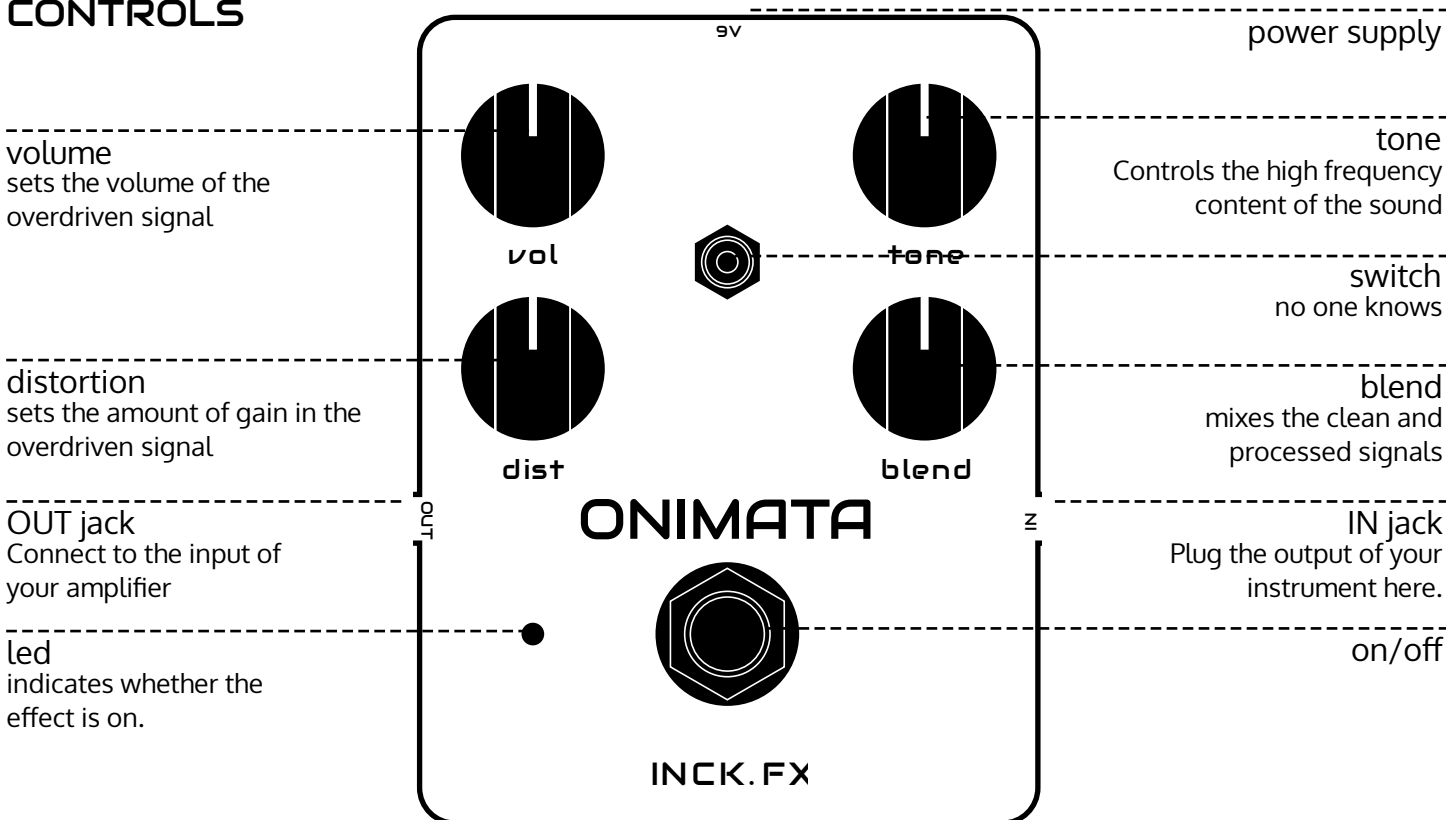

## TECHNICAL SPECIFICATIONS

Current consumption 4 mA  
Voltage 9V DC (center negative)

Dimensions 120 x 94 x 34.3 mm  
Weight 344 g